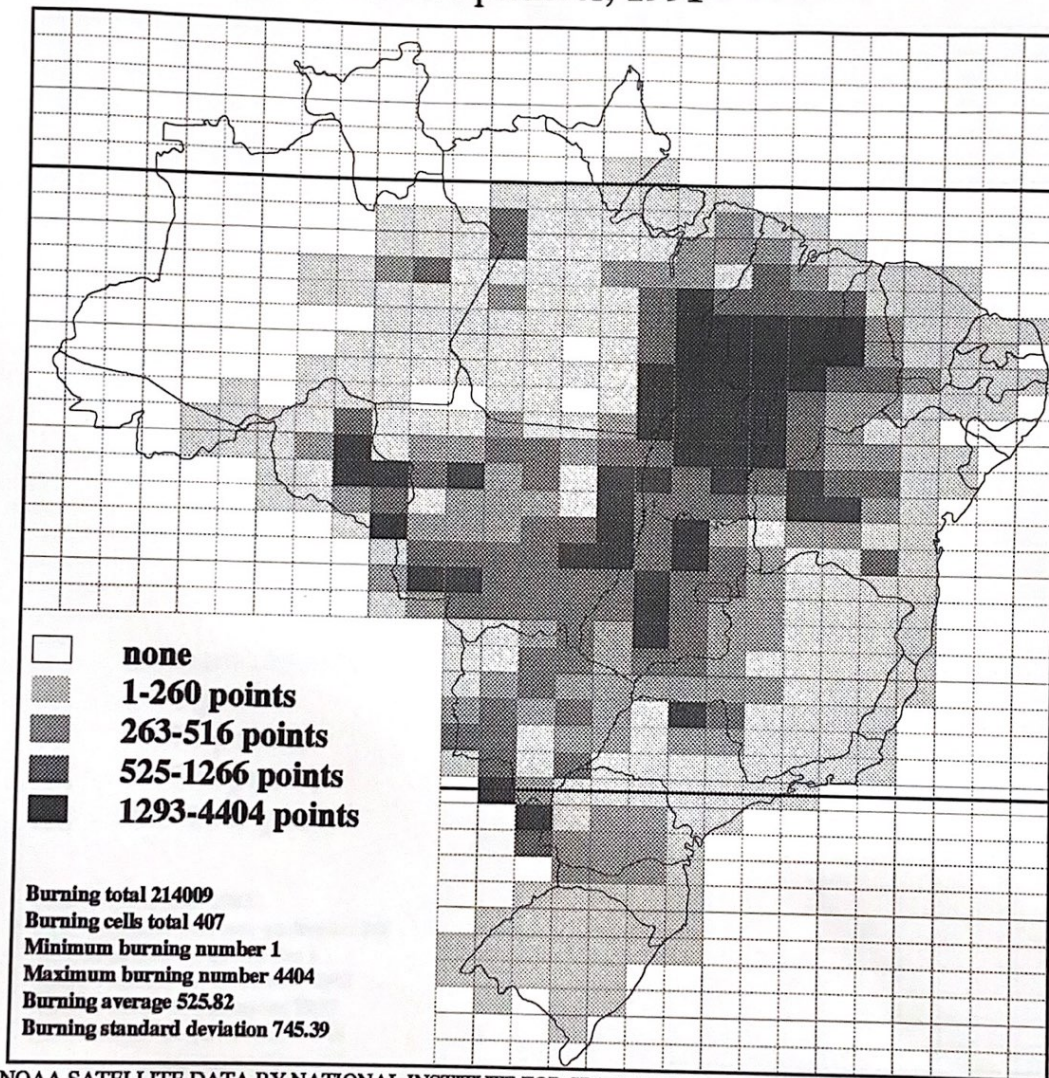

# EX TROPICIS

ENVIRONMENTAL INFO

## BURNINGS

September, 1991

NOAA SATELLITE DATA BY NATIONAL INSTITUTE FOR SPACE RESEARCH, INPE-SCT  
ART AN DIGITAL MAPPING BY ENVIRONMENTAL MONITORING CENTER - NMA/EMBRAPA