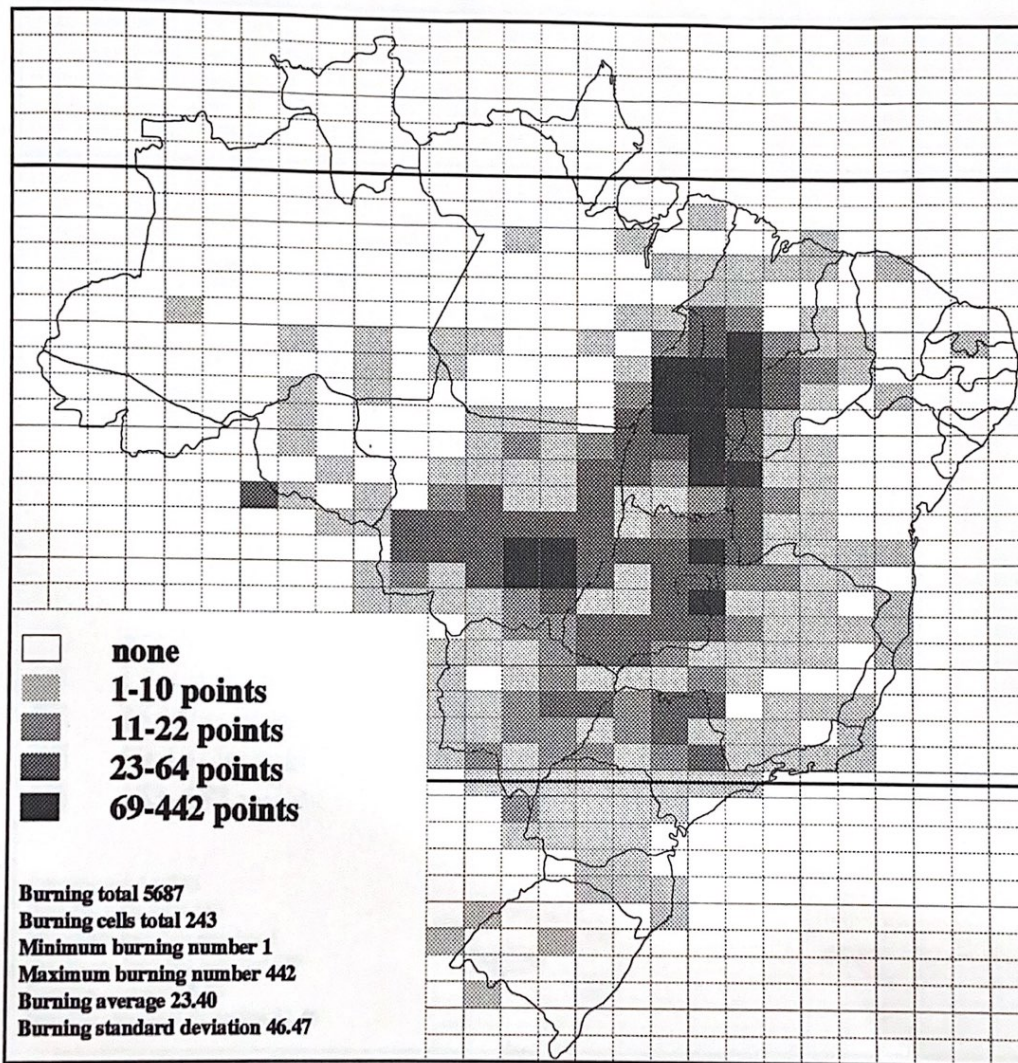

EX TROPICIS

ENVIRONMENTAL INFO

BURNINGS

June, 1991

NOAA SATELLITE DATA BY NATIONAL INSTITUTE FOR SPACE RESEARCH, INPE-SCT
ART AN DIGITAL MAPPING BY ENVIRONMENTAL MONITORING CENTER - NMA/EMBRAPA