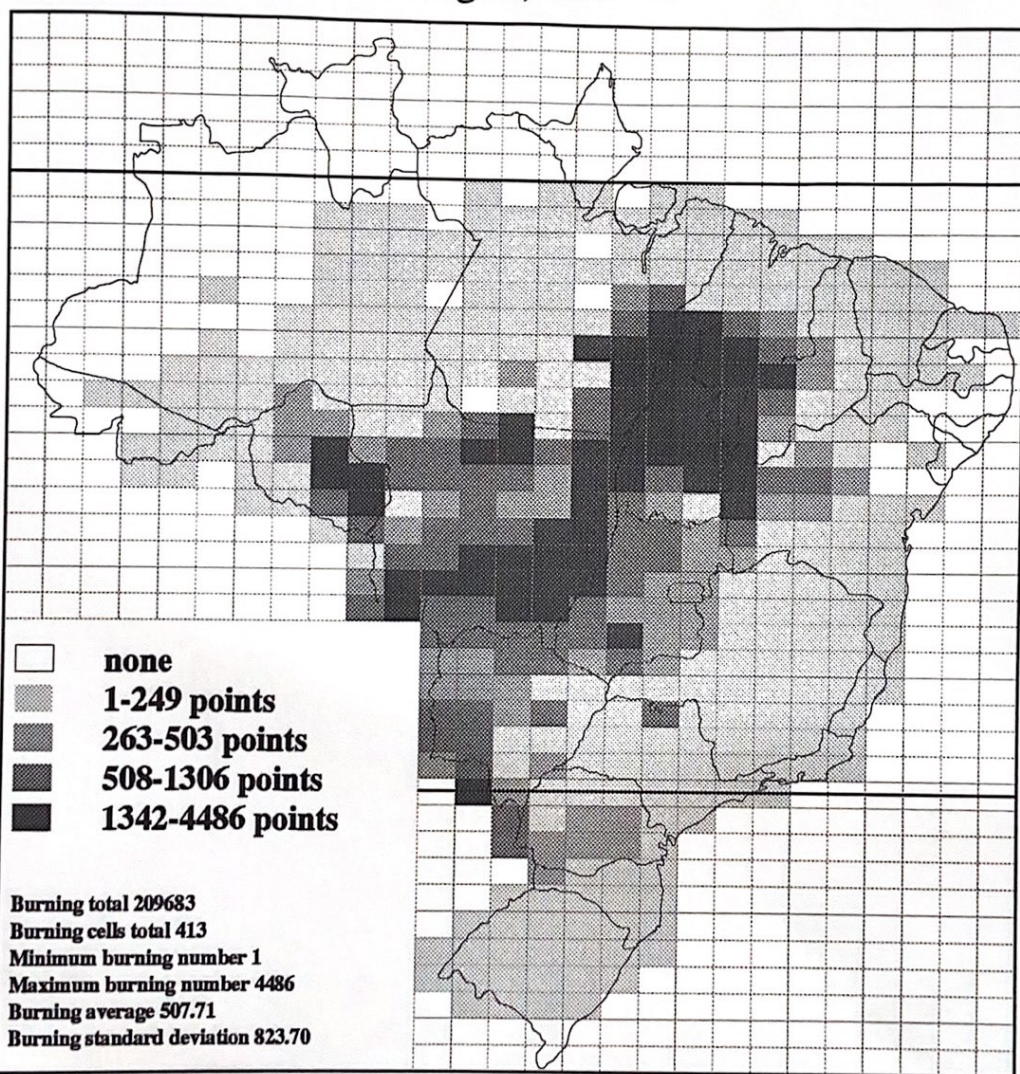

EX TROPICIS

ENVIRONMENTAL INFO

BURNINGS

August, 1991

NOAA SATELLITE DATA BY NATIONAL INSTITUTE FOR SPACE RESEARCH, INPE-SCT
ART AN DIGITAL MAPPING BY ENVIRONMENTAL MONITORING CENTER - NMA/EMBRAPA